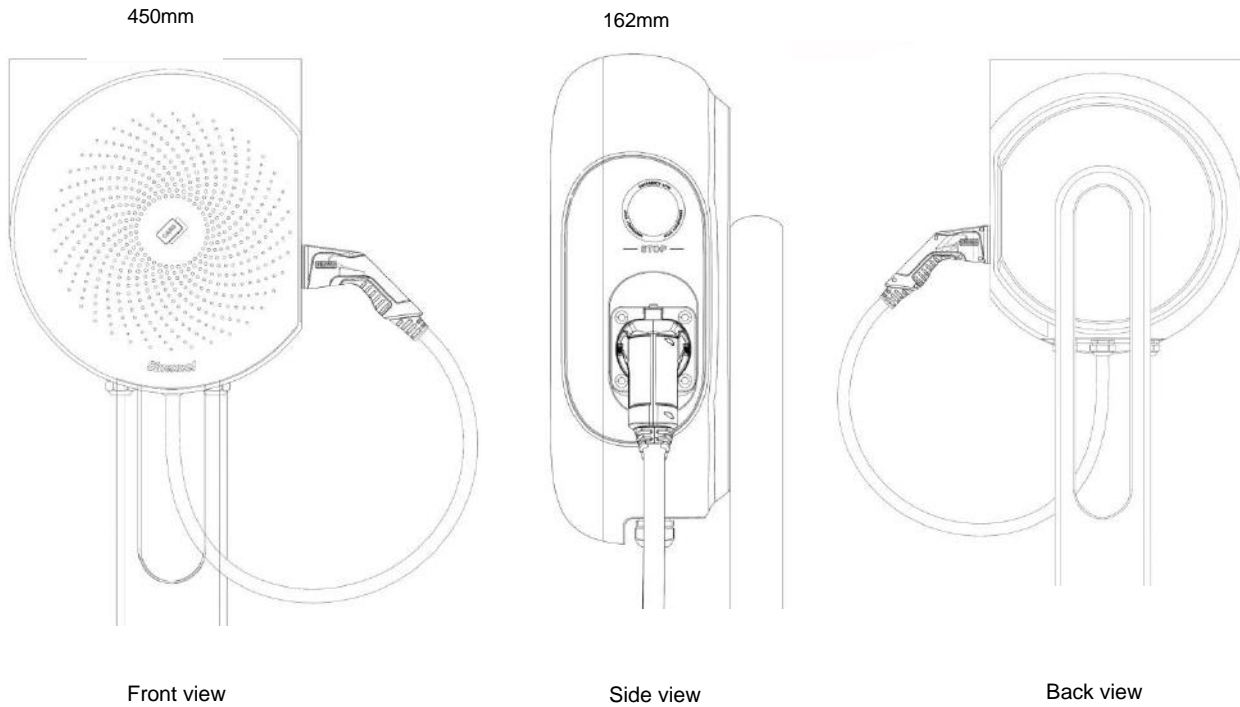

Dimensions

Order Now

Contact us Now! Be among the first to get the latest design

Interstellar.

Contact Us:

Tel: +86-15616829706

Email: lanny_li@sinexcel.com

Website: en.sinexcel.com

Fax: 0755 - 86513100

Address: 6th Building, 2nd District, Baiwangxin High-tech Industry Park, Songbai Road, Nanshan District, Shenzhen.

Sinexcel

Everything about probability
and charging solutions