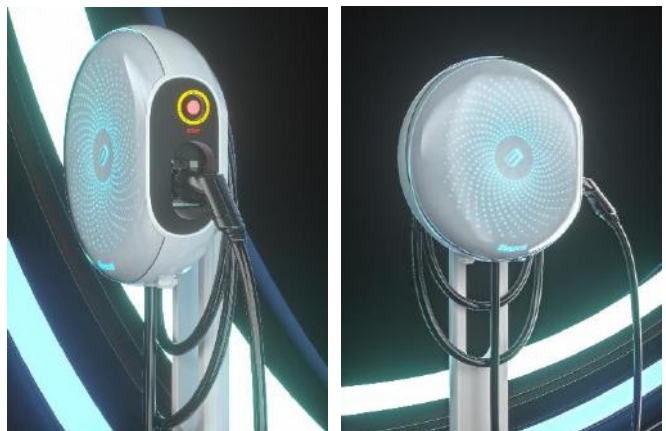

Interstellar AC Charger

The correct choice for your business and home charging. With latest design can compatible with all EV cars. Its fashion design makes it attractive while functionality and also makes charging your EV at work place or home a breeze with the reliable. The Interstellar is one smart AC charger designed to change your life.

Specifications

Product Name	Interstellar	
Size	Φ450mm (W406*H450*D162)	
Weight	7.5kg	
Rated Power	7kW	22kW
Input/ Output Voltage	Single-Phase 230V	Three-Phase 400V
Input/ Output Current	32A	
Frequency	50Hz±1Hz	
Protection Degree	IP65	
Communication Method	LAN/ 4G/ Wifi (Optional)	
Connector	IEC Type2 with 3.5 Meters Cable	
Communication Protocol	OCPP1.6J, (can updated to 2.0)	
Payment method	NFC/ RFID/ Plug and Charge/APP (Optional)	
RCD	Type A 30mA + DC6mA/ Type B (Optional)	
EMC	Class B	
Operating Temperature	-30°C — +55°C	
Relative Humidity	5%—95%	
Protection Function	Over current protection, over voltage/under voltage protection, over temperature protection, lightning protection, short circuit protection, ground fault protection, etc.	
Metering	MID Meter	
Function Extension	Extended Bluetooth, Load Balancing System	
Certification	CE, TUV mark, TR25	